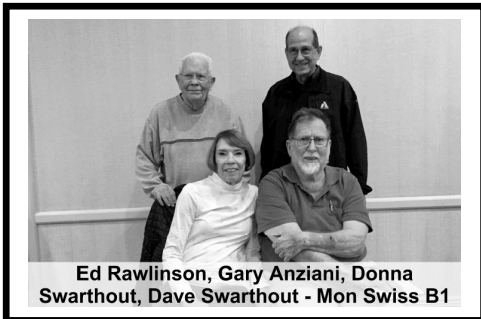

Afternoon Pairs Series – Overall Awards

6.51	Gold	1/2		131.05	65.53	Veronica Deskey <i>Ferndale, WA</i>	
6.51	Gold	1/2		131.05	65.53	John Nader <i>Ferndale, WA</i>	
3.85	Gold|Red	3/4		118.55	59.27	Frances Couvillion <i>Rockport, TX</i>	
3.85	Gold|Red	3/4		118.55	59.27	Felicia Davis <i>Rockport, TX</i>	
2.84	Gold|Red	5		115.33	57.66	Roxana Tom <i>San Antonio, TX</i>	
1.85	Red	2	2	102.08	55.00	Diana Drenner <i>San Antonio, TX</i>	Don Mahoney <i>San Antonio, TX</i>
2.46	Red	1	1	56.00	56.00	Sally Sanders <i>San Antonio, TX</i>	Myra Ribak <i>San Antonio, TX</i>
2.46	Gold|Red	1	1	28.00	56.00	Sally Sanders <i>San Antonio, TX</i>	Myra Ribak <i>San Antonio, TX</i>
1.85	Red	2	2	27.50	55.00	Diana Drenner <i>San Antonio, TX</i>	Don Mahoney <i>San Antonio, TX</i>