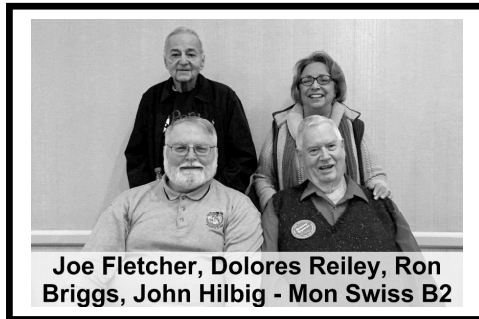

Afternoon Pairs Series – Overall Awards

6.51	Gold	1/2		131.05	65.53	Veronica Deskey <i>Ferndale, WA</i>	
6.51	Gold	1/2		131.05	65.53	John Nader <i>Ferndale, WA</i>	
3.85	Gold|Red	3/4		118.55	59.27	Frances Couvillion <i>Rockport, TX</i>	
3.85	Gold|Red	3/4		118.55	59.27	Felicia Davis <i>Rockport, TX</i>	
2.84	Gold|Red	5		115.33	57.66	Roxana Tom <i>San Antonio, TX</i>	
1.85	Red	2	2	102.08	55.00	Diana Drenner <i>San Antonio, TX</i>	Don Mahoney <i>San Antonio, TX</i>
2.46	Red	1	1	56.00	56.00	Sally Sanders <i>San Antonio, TX</i>	Myra Ribak <i>San Antonio, TX</i>
2.46	Gold|Red	1	1	28.00	56.00	Sally Sanders <i>San Antonio, TX</i>	Myra Ribak <i>San Antonio, TX</i>
1.85	Red	2	2	27.50	55.00	Diana Drenner <i>San Antonio, TX</i>	Don Mahoney <i>San Antonio, TX</i>